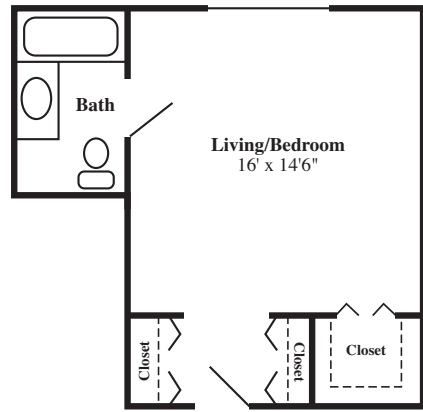

HEATH HOUSE

Heath House Studio

LOWER CAMPUS

Studio

Two Bedrooms

Floor Plans

Heath Village

Heath House Suite

One Bedroom

Two Bedrooms / Two Baths

A Unique Retirement Community Since 1966

Deluxe
One
Bedroom

430 Schooley's Mountain Road
Hackettstown, NJ 07840
(908) 852-4801 • Fax: (908) 684-5023
website: www.heathvillage.com

UPPER CAMPUS

One Bedroom - A

One Bedroom - B

Two Bedrooms

One Bedroom - C

Two Bedrooms, One & Half Baths

COTTAGES