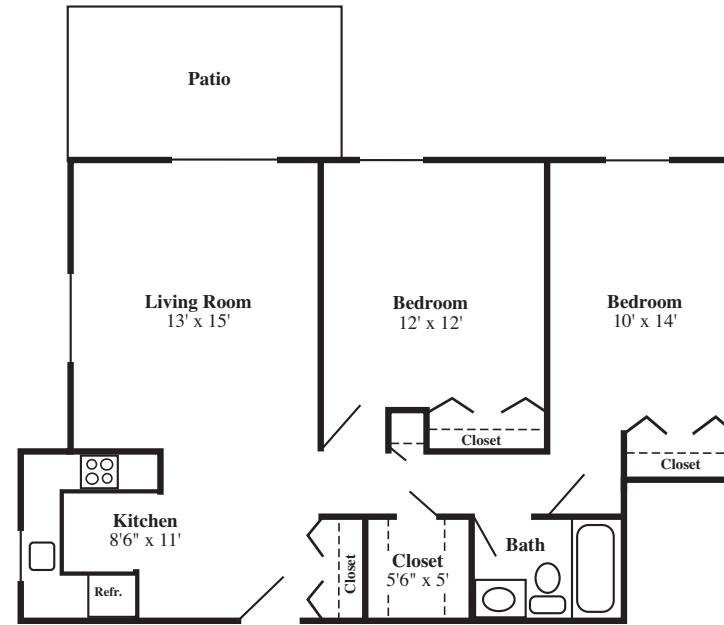

HEATH HOUSE

Heath House Studio

LOWER CAMPUS

Studio

Two Bedrooms

Floor Plans

Heath Village

Heath House Suite

One Bedroom

Two Bedrooms / Two Baths

A Unique Retirement Community Since 1966

Deluxe
One
Bedroom

430 Schooley's Mountain Road
Hackettstown, NJ 07840
(908) 852-4801 • Fax: (908) 684-5023
website: www.heathvillage.com

UPPER CAMPUS

One Bedroom - A

One Bedroom - B

Two Bedrooms

One Bedroom - C

Two Bedrooms, One & Half Baths

COTTAGES