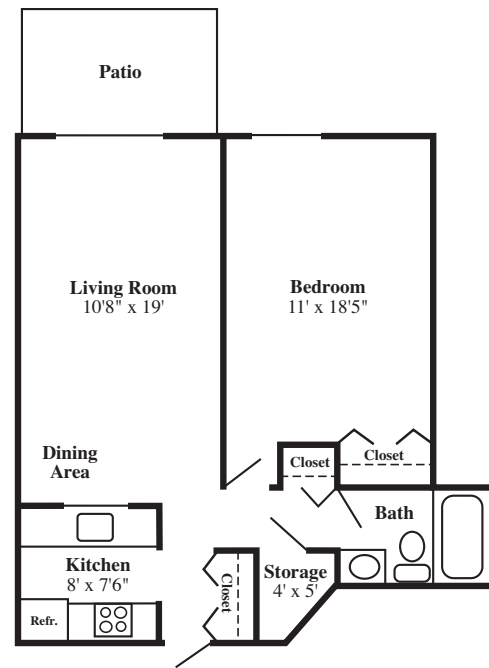

HEATH HOUSE

Heath House Studio

LOWER CAMPUS

Studio

Two Bedrooms

Floor Plans

Heath Village

Heath House Suite

One Bedroom

Two Bedrooms / Two Baths

A Unique Retirement Community Since 1966

Deluxe
One
Bedroom

430 Schooley's Mountain Road
Hackettstown, NJ 07840
(908) 852-4801 • Fax: (908) 684-5023
website: www.heathvillage.com

UPPER CAMPUS

One Bedroom - A

One Bedroom - B

Two Bedrooms

One Bedroom - C

Two Bedrooms, One & Half Baths

COTTAGES