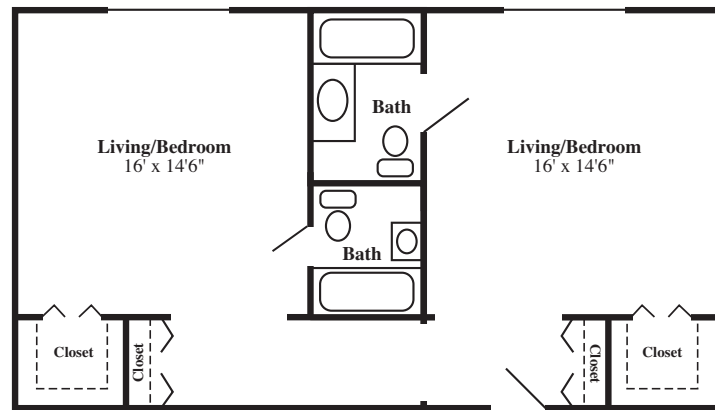

HEATH HOUSE

Heath House Studio

LOWER CAMPUS

Studio

Two Bedrooms

Floor Plans

Heath Village

Heath House Suite

One Bedroom

Two Bedrooms / Two Baths

A Unique Retirement Community Since 1966

Deluxe
One
Bedroom

430 Schooley's Mountain Road
Hackettstown, NJ 07840
(908) 852-4801 • Fax: (908) 684-5023
website: www.heathvillage.com

UPPER CAMPUS

One Bedroom - A

One Bedroom - B

Two Bedrooms

One Bedroom - C

Two Bedrooms, One & Half Baths

COTTAGES