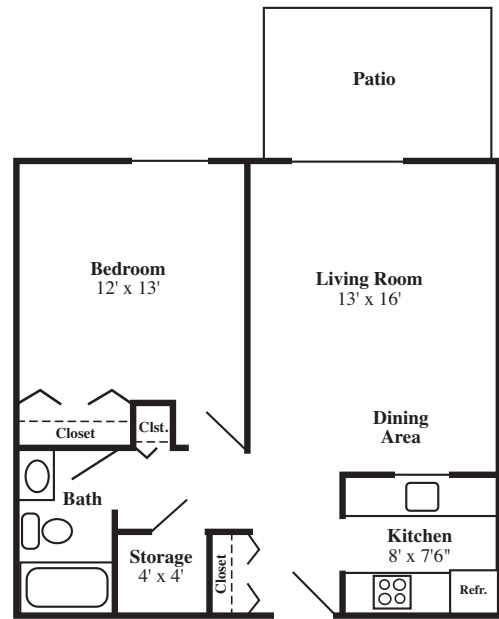

HEATH HOUSE

Heath House Studio

LOWER CAMPUS

Studio

Two Bedrooms

Floor Plans

Heath Village

Heath House Suite

One Bedroom

Two Bedrooms / Two Baths

A Unique Retirement Community Since 1966

Deluxe
One
Bedroom

430 Schooley's Mountain Road
Hackettstown, NJ 07840
(908) 852-4801 • Fax: (908) 684-5023
website: www.heathvillage.com

UPPER CAMPUS

One Bedroom - A

One Bedroom - B

Two Bedrooms

One Bedroom - C

Two Bedrooms, One & Half Baths

COTTAGES