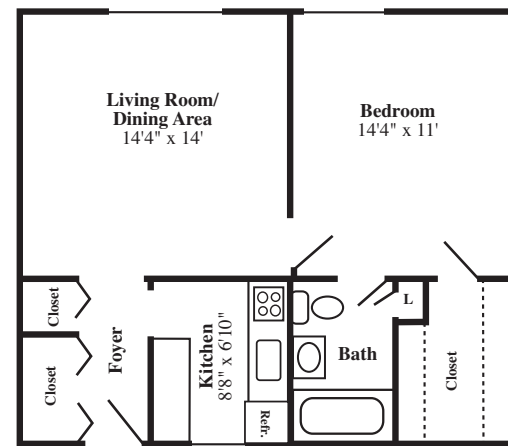

HEATH HOUSE

Heath House Studio

LOWER CAMPUS

Studio

Two Bedrooms

Floor Plans

Heath Village

Heath House Suite

One Bedroom

Two Bedrooms / Two Baths

A Unique Retirement Community Since 1966

Deluxe
One
Bedroom

430 Schooley's Mountain Road
Hackettstown, NJ 07840
(908) 852-4801 • Fax: (908) 684-5023
website: www.heathvillage.com

UPPER CAMPUS

One Bedroom - A

One Bedroom - B

Two Bedrooms

One Bedroom - C

Two Bedrooms, One & Half Baths

COTTAGES