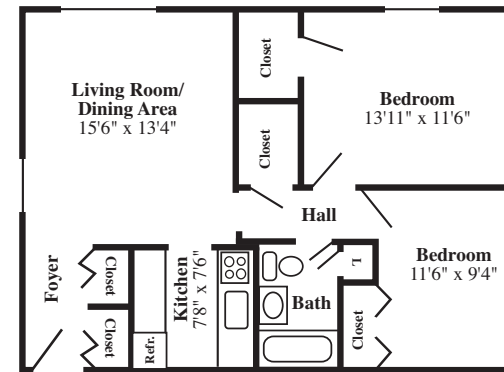

HEATH HOUSE

Heath House Studio

LOWER CAMPUS

Studio

Two Bedrooms

Floor Plans

Heath Village

Heath House Suite

One Bedroom

Two Bedrooms / Two Baths

A Unique Retirement Community Since 1966

Deluxe
One
Bedroom

430 Schooley's Mountain Road
Hackettstown, NJ 07840
(908) 852-4801 • Fax: (908) 684-5023
website: www.heathvillage.com

UPPER CAMPUS

One Bedroom - A

One Bedroom - B

Two Bedrooms

One Bedroom - C

Two Bedrooms, One & Half Baths

COTTAGES