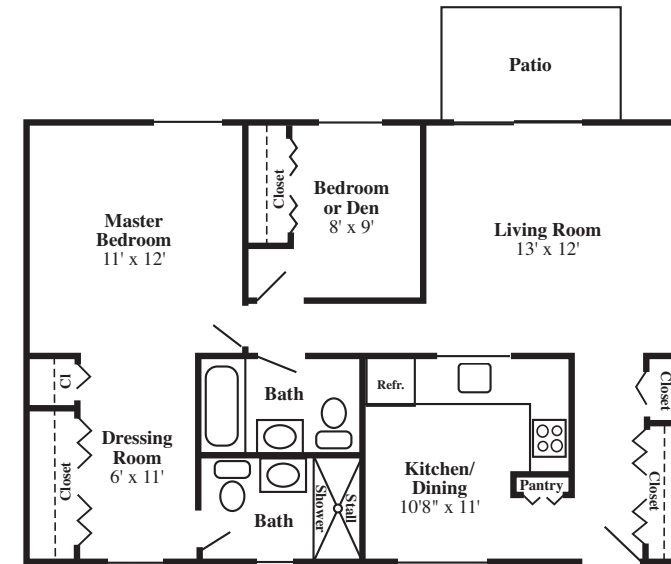

HEATH HOUSE

Heath House Studio

LOWER CAMPUS

Studio

Two Bedrooms

Floor Plans

Heath Village

Heath House Suite

One Bedroom

Two Bedrooms / Two Baths

A Unique Retirement Community Since 1966

Deluxe
One
Bedroom

430 Schooley's Mountain Road
Hackettstown, NJ 07840
(908) 852-4801 • Fax: (908) 684-5023
website: www.heathvillage.com

UPPER CAMPUS

One Bedroom - A

One Bedroom - B

Two Bedrooms

One Bedroom - C

Two Bedrooms, One & Half Baths

COTTAGES